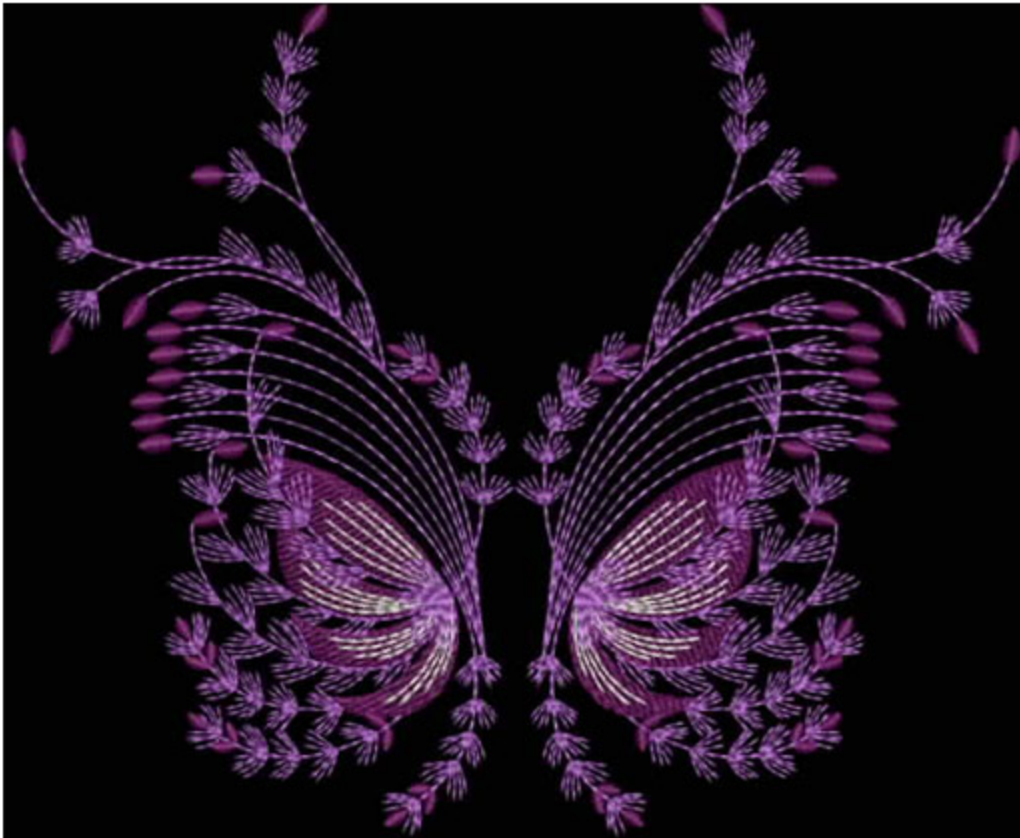

Color Sequence:

1. Purple Shadow 1633
  Brand: Madeira Neon Polyester
2. White 1802
  Brand: Madeira Neon Polyester
3. Purple Shadow 1633
  Brand: Madeira Neon Polyester
4. Iris 1631
  Brand: Madeira Neon Polyester