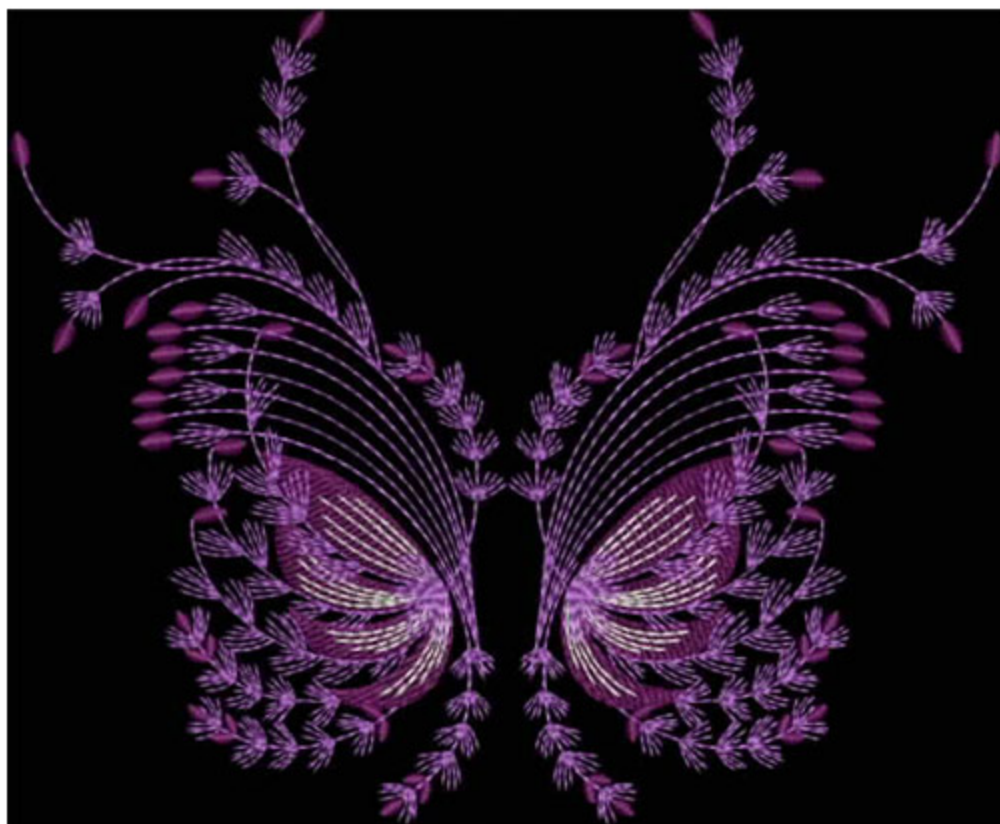

TBOBFeathers5x7

Stitches: 11953
Colors: 3
H: 127.3 mm
W: 154.8 mm

Color Sequence:

1.  Purple Shadow 1633
Brand: Madeira Neon Polyester
2.  White 1802
Brand: Madeira Neon Polyester
3.  Purple Shadow 1633
Brand: Madeira Neon Polyester
4.  Iris 1631
Brand: Madeira Neon Polyester

TBOBFathers6x8

Stitches: 14239
Colors: 3
H: 152.1 mm
W: 184.8 mm

Color Sequence:

1. ■ Purple Shadow 1633
Brand: Madeira Neon Polyester
2. || White 1802
Brand: Madeira Neon Polyester
3. ■ Purple Shadow 1633
Brand: Madeira Neon Polyester
4. ■ Iris 1631
Brand: Madeira Neon Polyester

TBOBFeathers8x10

Stitches: 18044
Colors: 3
H: 195.1 mm
W: 236.9 mm

Color Sequence:

1.  Purple Shadow 1633
Brand: Madeira Neon Polyester
2.  White 1802
Brand: Madeira Neon Polyester
3.  Purple Shadow 1633
Brand: Madeira Neon Polyester
4.  Iris 1631
Brand: Madeira Neon Polyester