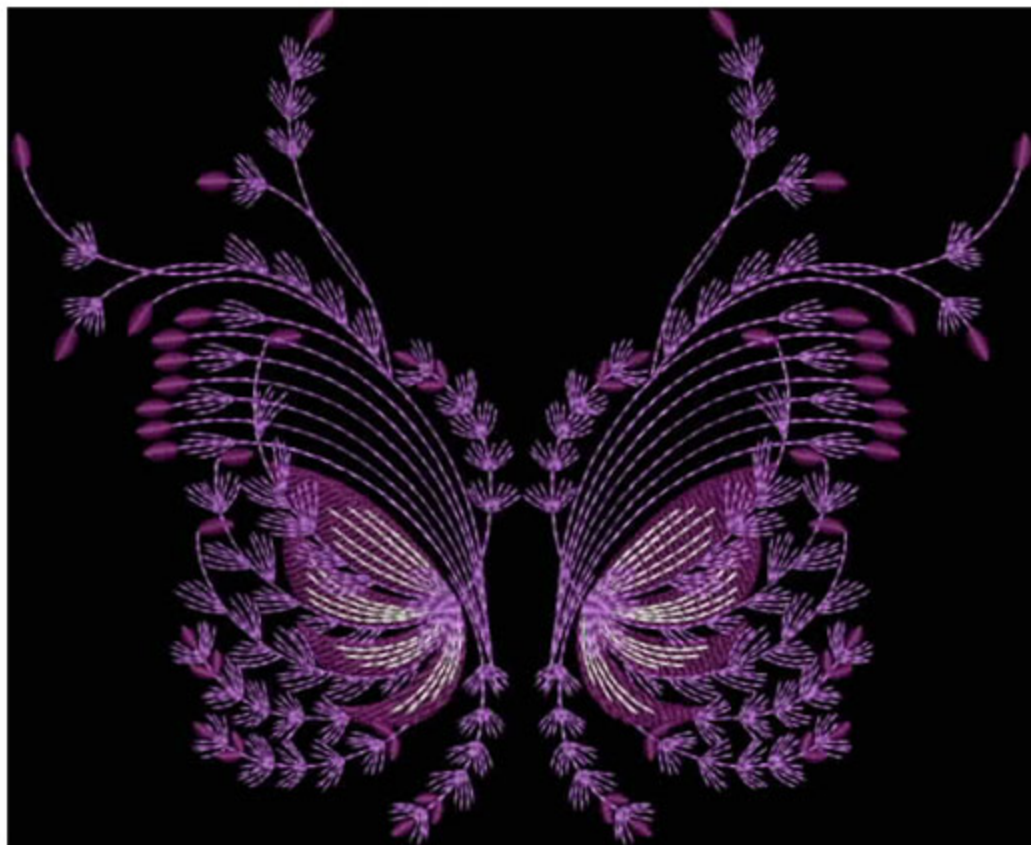

TBOBFeathers5x7

Stitches: 11953
Colors: 3
H: 127.3 mm
W: 154.8 mm

Color Sequence:

1.  Purple Shadow 1633
Brand: Madeira Neon Polyester
2.  White 1802
Brand: Madeira Neon Polyester
3.  Purple Shadow 1633
Brand: Madeira Neon Polyester
4.  Iris 1631
Brand: Madeira Neon Polyester

TBOBFathers6x8

Stitches: 14239
Colors: 3
H: 152.1 mm
W: 184.8 mm

Color Sequence:

1. ■ Purple Shadow 1633
Brand: Madeira Neon Polyester
2. || White 1802
Brand: Madeira Neon Polyester
3. ■ Purple Shadow 1633
Brand: Madeira Neon Polyester
4. ■ Iris 1631
Brand: Madeira Neon Polyester

TBOBFeathers8x10

Stitches: 18044
Colors: 3
H: 195.1 mm
W: 236.9 mm

Color Sequence:

1.  Purple Shadow 1633
Brand: Madeira Neon Polyester
2.  White 1802
Brand: Madeira Neon Polyester
3.  Purple Shadow 1633
Brand: Madeira Neon Polyester
4.  Iris 1631
Brand: Madeira Neon Polyester